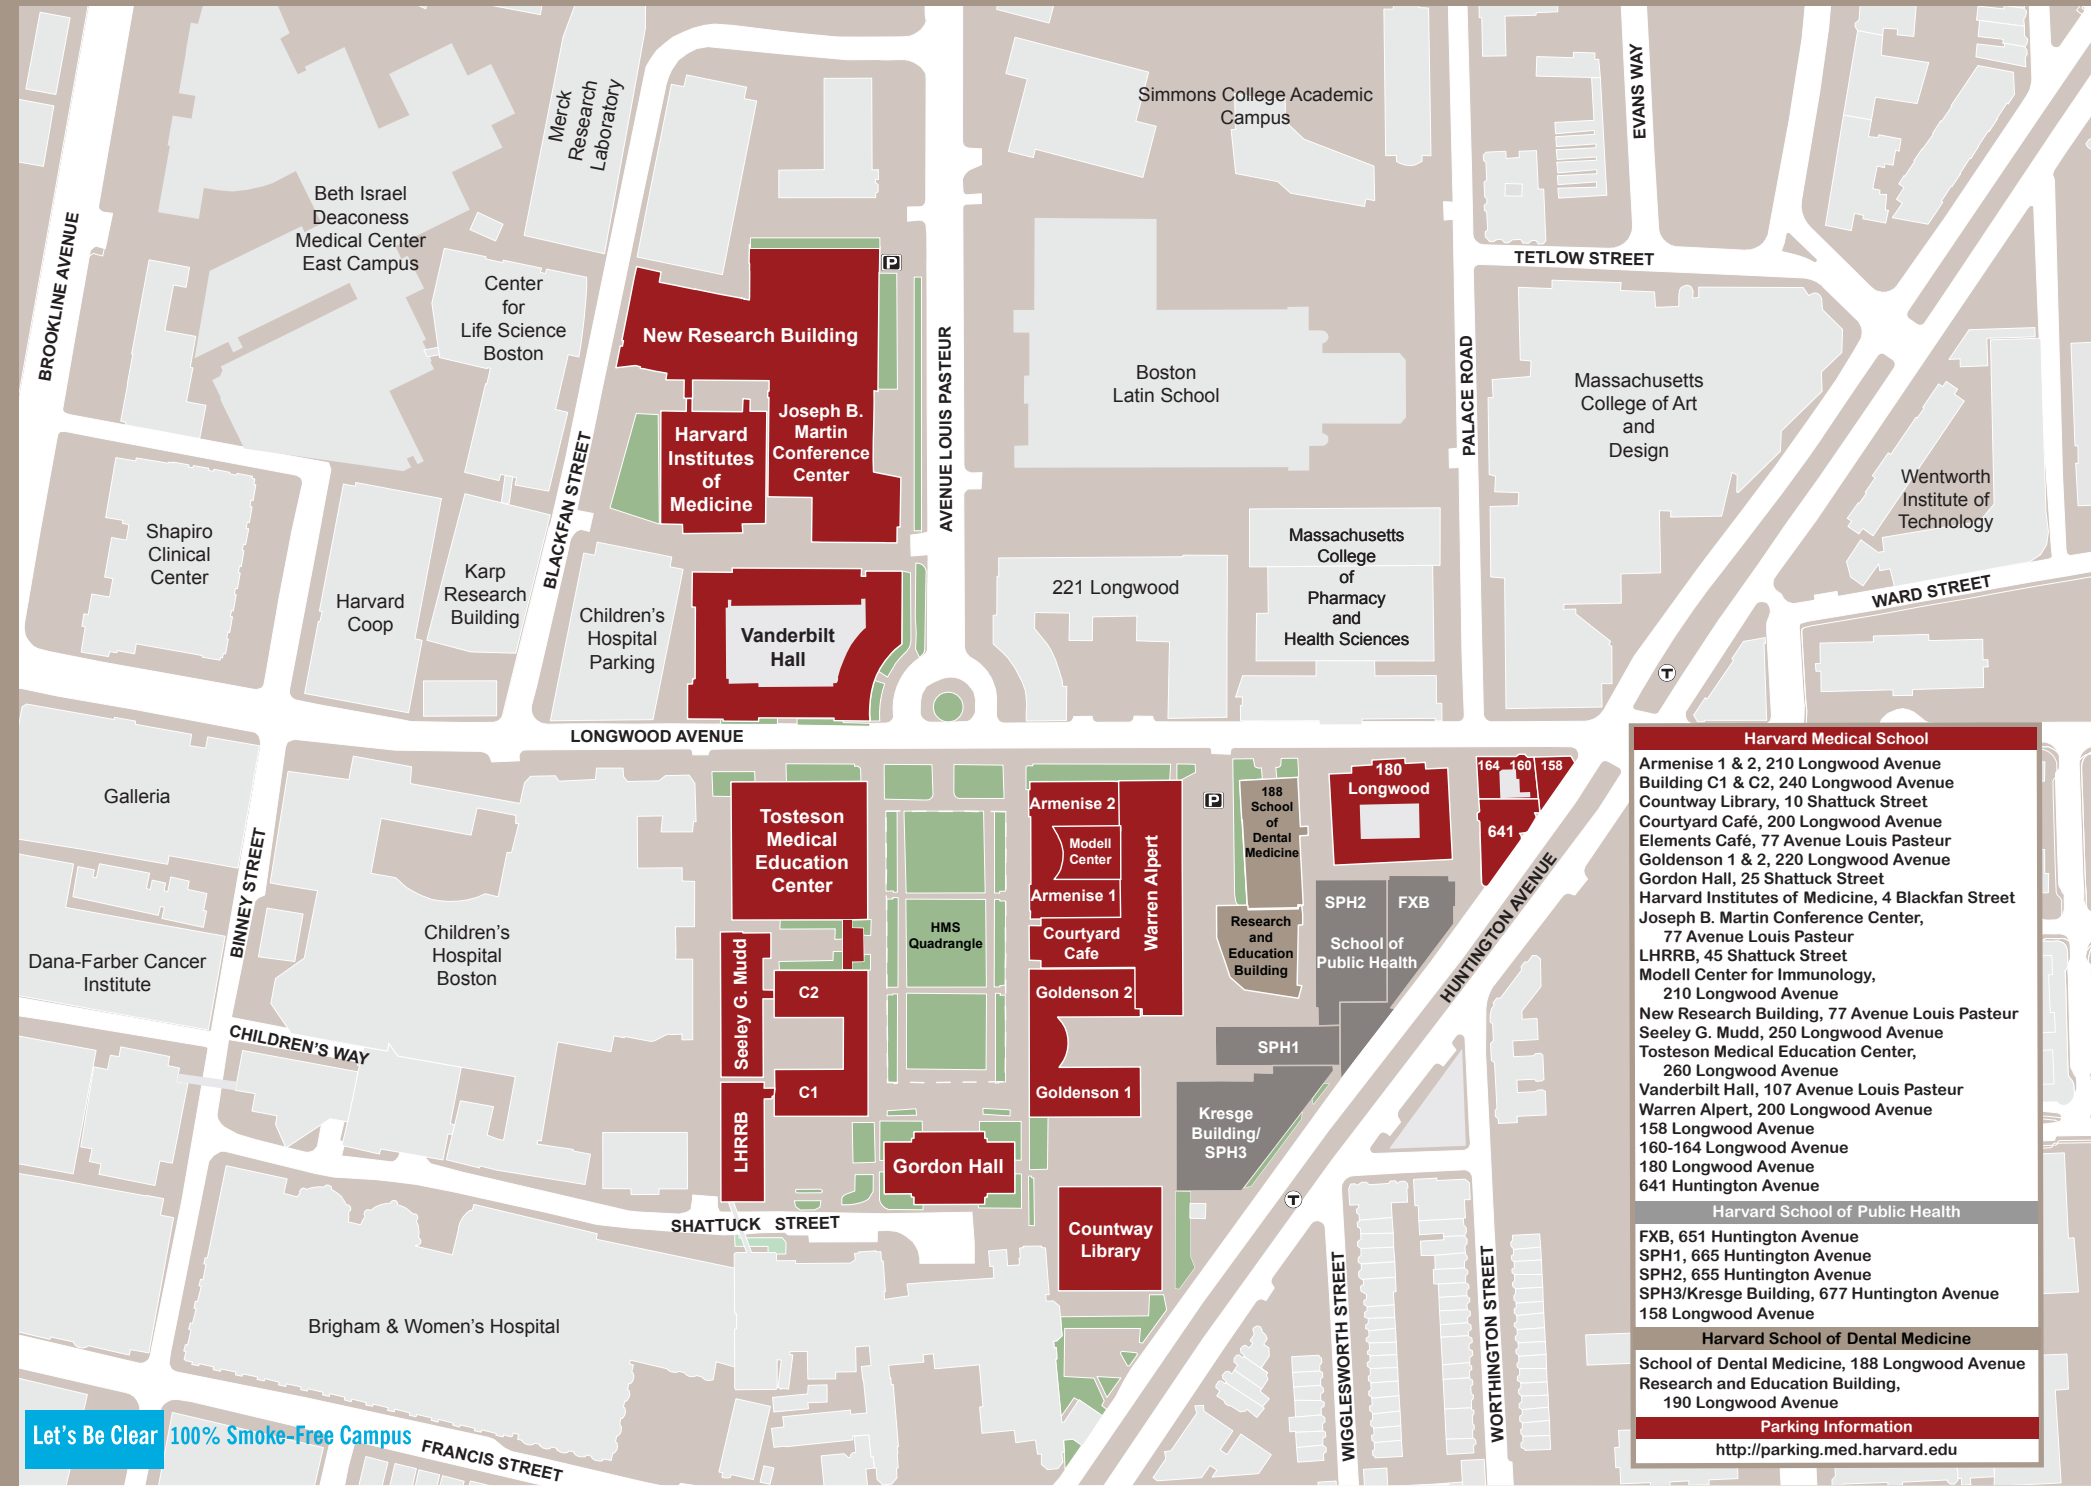

Harvard Longwood Campus

Harvard Medical School	
Armenise 1 & 2, 210 Longwood Avenue	Building C1 & C2, 240 Longwood Avenue
Courtyard Library, 10 Shattuck Street	Courtyard Café, 200 Longwood Avenue
Elements Café, 77 Avenue Louis Pasteur	Goldenson 1 & 2, 220 Longwood Avenue
Gordon Hall, 25 Shattuck Street	Harvard Institutes of Medicine, 4 Blackfan Street
Joseph B. Martin Conference Center, 77 Avenue Louis Pasteur	LHRRB, 45 Shattuck Street
Modell Center for Immunology, 210 Longwood Avenue	New Research Building, 77 Avenue Louis Pasteur
Seeley G. Mudd, 250 Longwood Avenue	Toston Medical Education Center, 260 Longwood Avenue
Vanderbilt Hall, 107 Avenue Louis Pasteur	Warren Alpert, 200 Longwood Avenue
158 Longwood Avenue	160-164 Longwood Avenue
180 Longwood Avenue	641 Huntington Avenue
Harvard School of Public Health	
FXB, 651 Huntington Avenue	SPH1, 665 Huntington Avenue
SPH2, 655 Huntington Avenue	SPH3/Kresge Building, 677 Huntington Avenue
158 Longwood Avenue	
Harvard School of Dental Medicine	
School of Dental Medicine, 188 Longwood Avenue	Research and Education Building, 190 Longwood Avenue
Parking Information	
http://parking.med.harvard.edu	

Let's Be Clear 100% Smoke-Free Campus

FRANCIS STREET